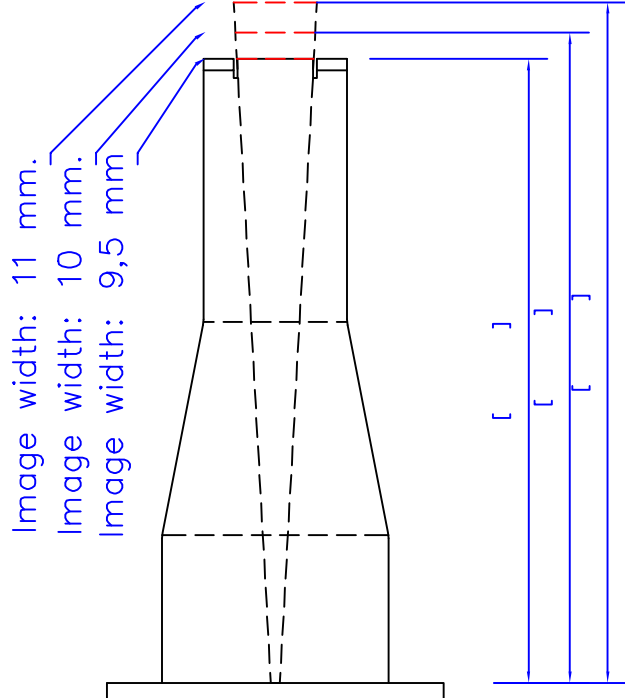

Macrolens model A: 10x14 mm.

Top view

Side view

Lens separation 6,5 mm.