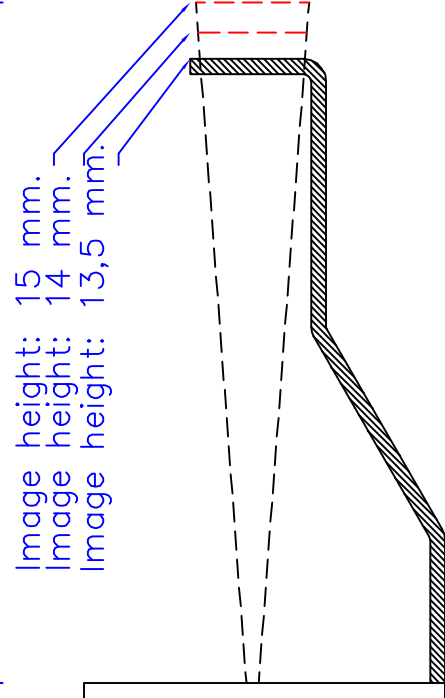

Macrolens model A: 10x14 mm.

Top view

Side view

Lens separation 6,5 mm.