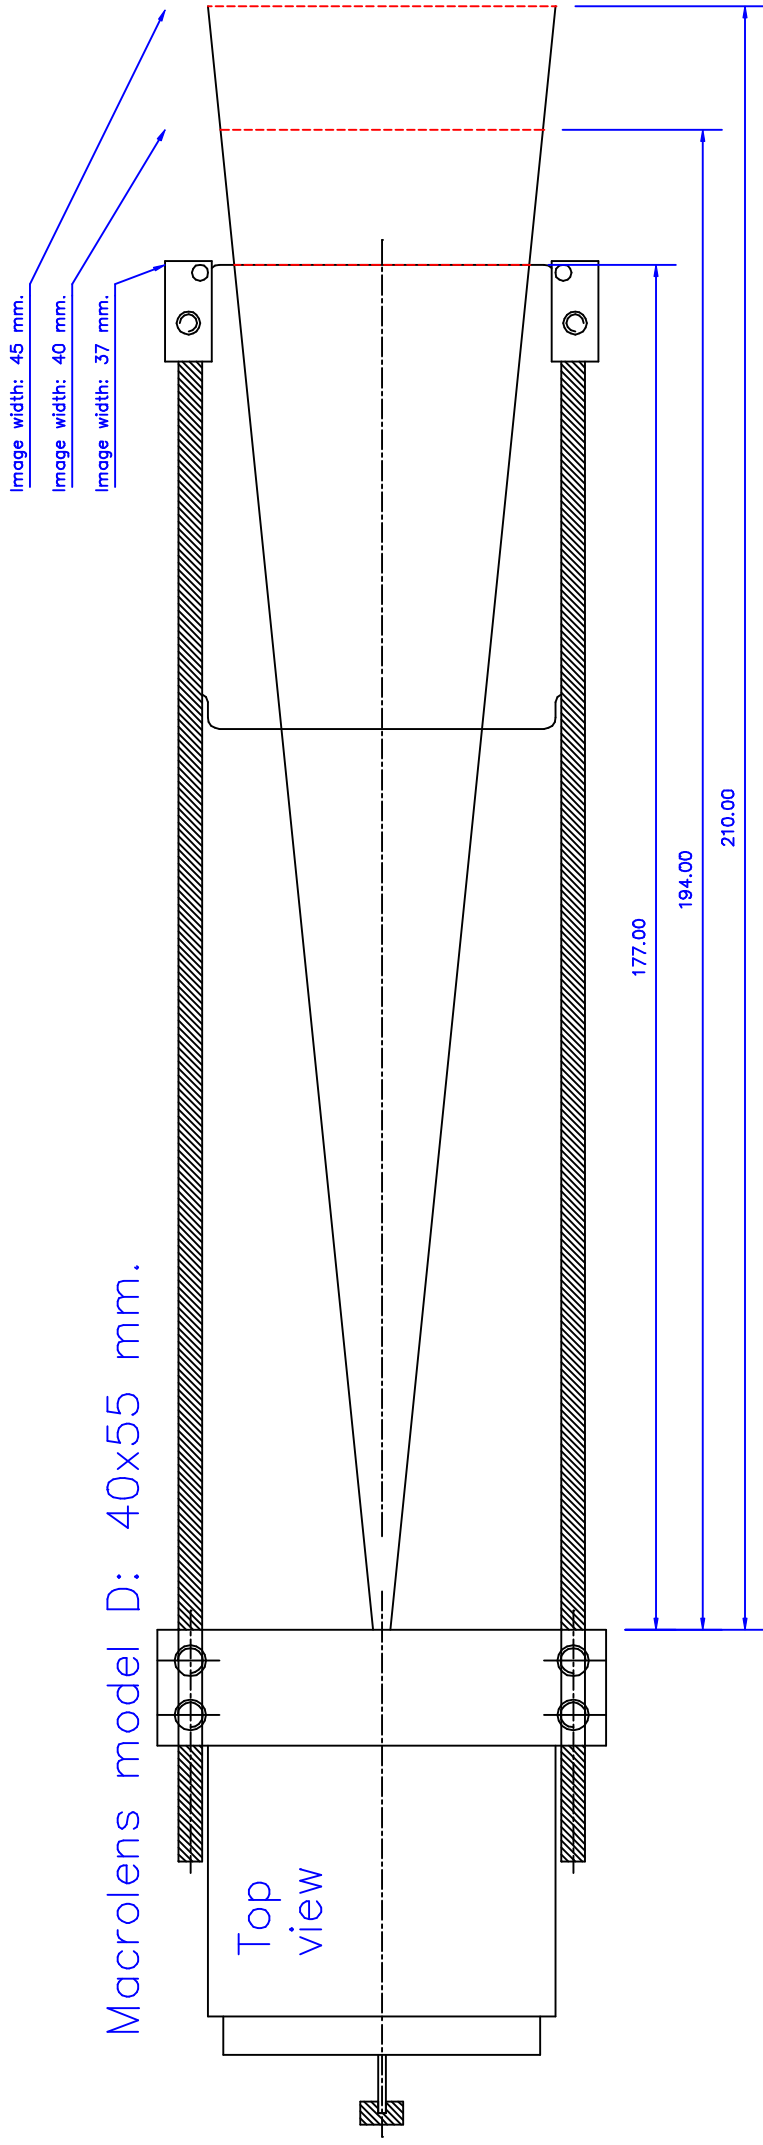

Macrolens model D: 40x55 mm.

Lens separation: 12 mm.