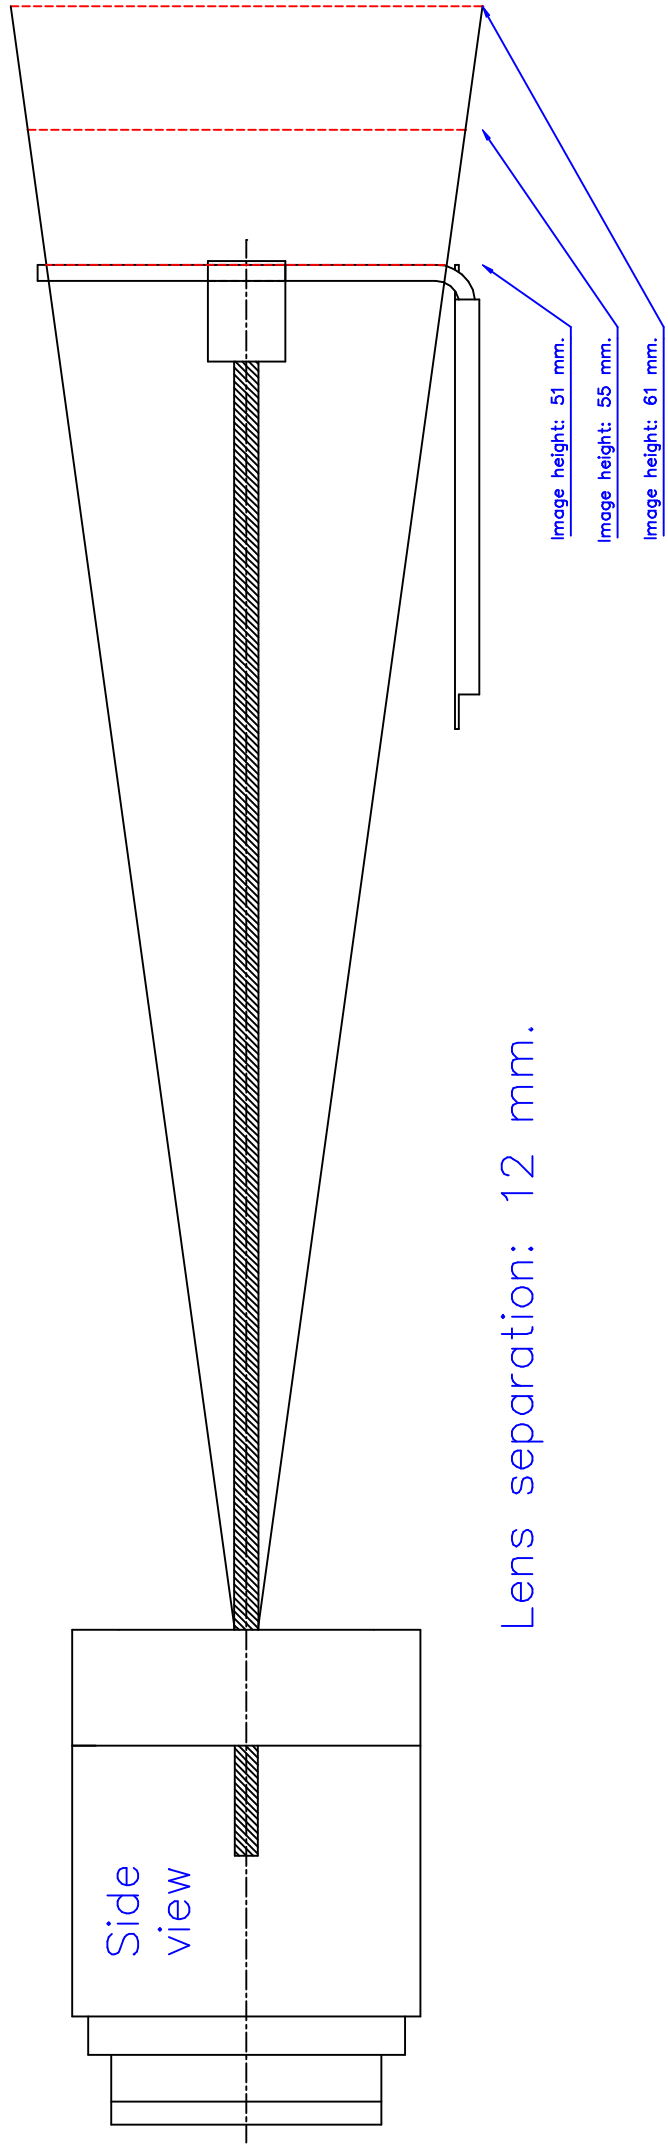

Macrolens model D: 40x55 mm.

Lens separation: 12 mm.