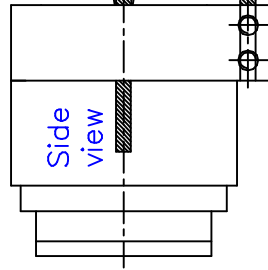

Macrolens model F: 80x109 mm.

Image width: 88 mm.
Image width: 80 mm.
Image width: 72 mm.

Lens separation: 15 mm.

Image height: 100 mm.
Image height: 109 mm.
Image height: 117 mm.