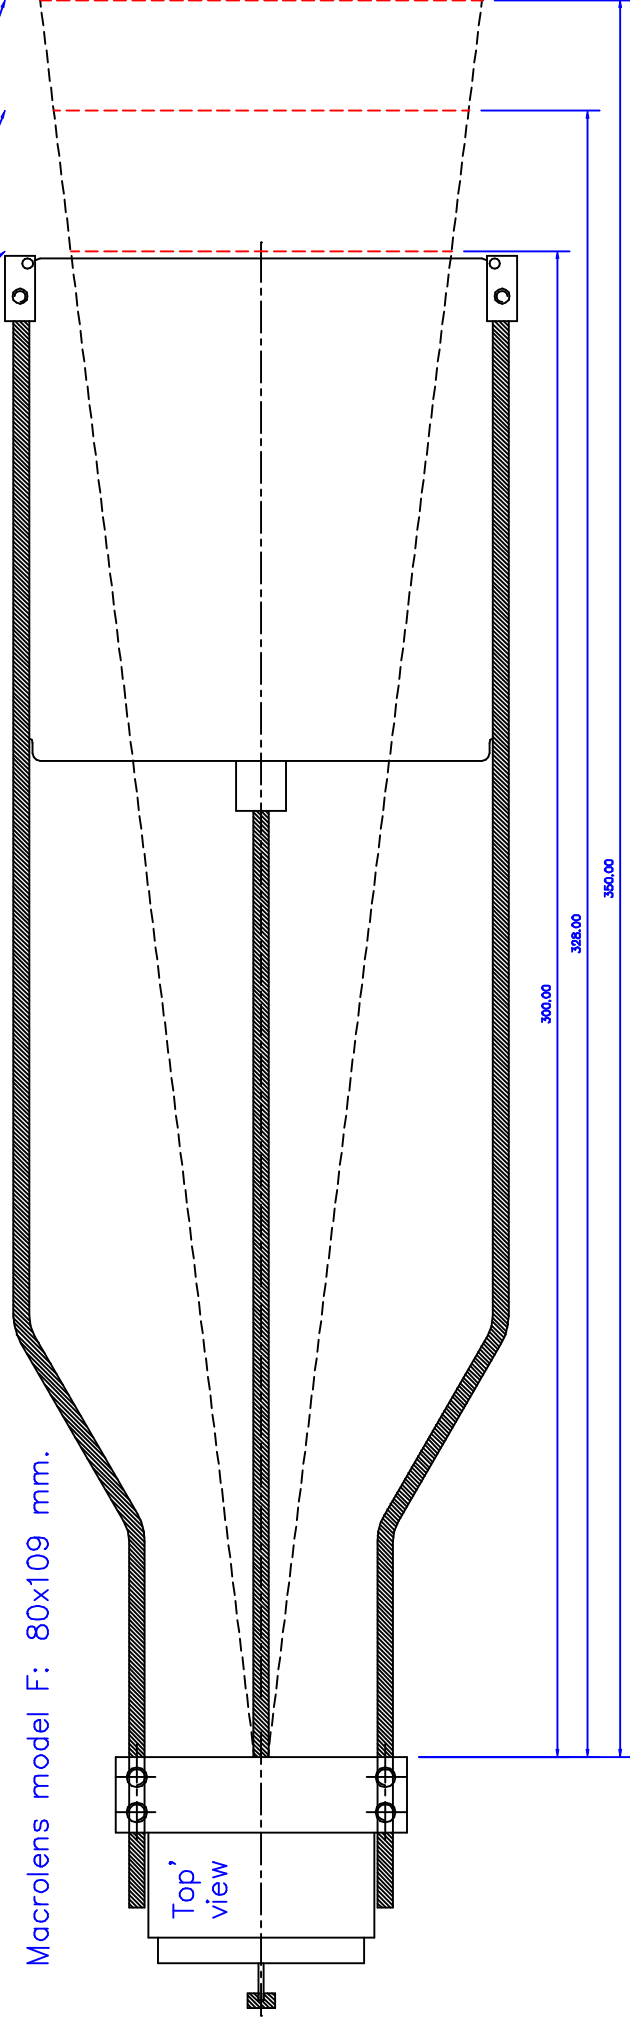

Macrolens model F: 80x109 mm.

Image width: 88 mm.
Image width: 80 mm.
Image width: 72 mm.

Lens separation: 15 mm.

Image height: 100 mm.
Image height: 109 mm.
Image height: 117 mm.